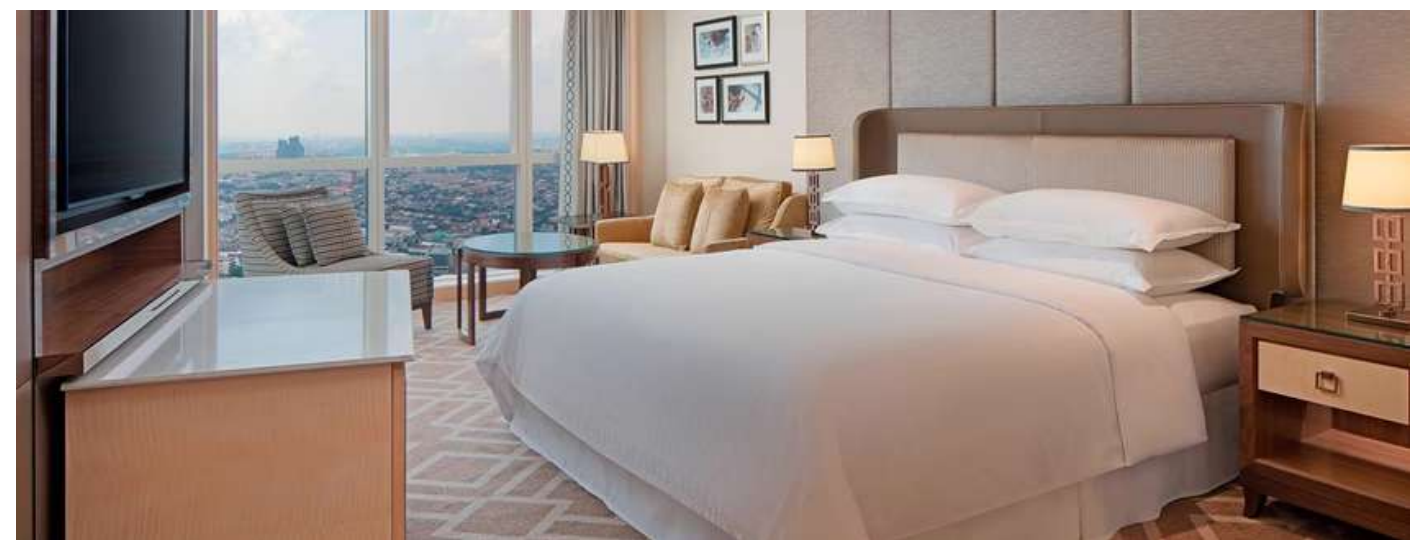

ETHKL 2023: THE CONFERENCE

SHERATON

- PETALING JAYA -

10km away from ETHKL 2023 Venue
15km away from KL City Centre

PREMIUM