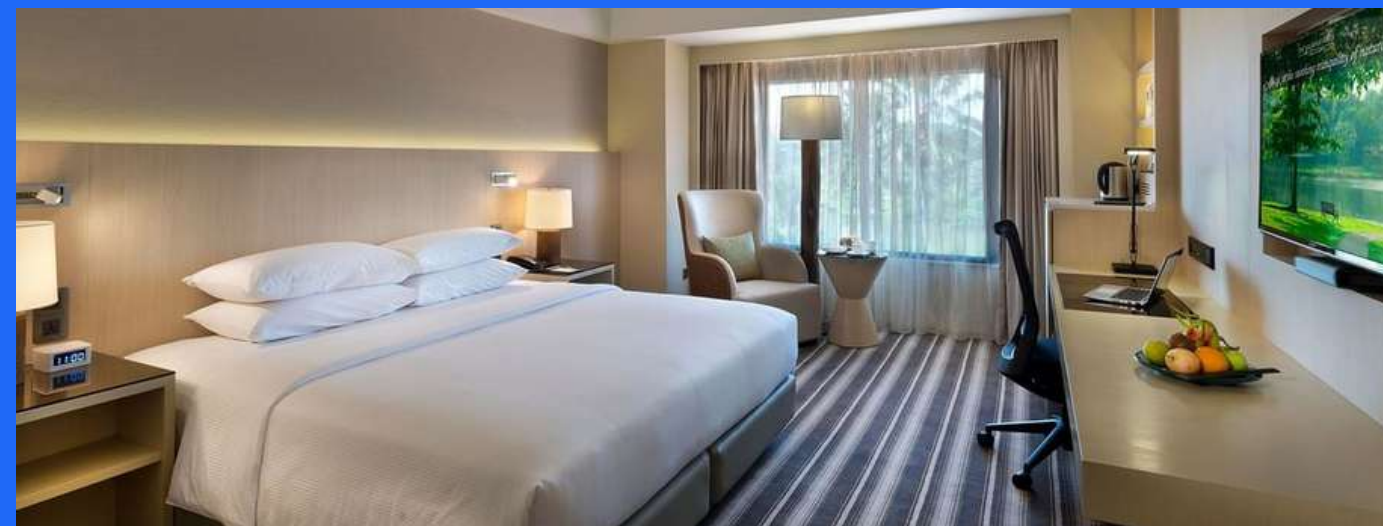

THE SAUJANA

- SHAH ALAM -

10km away from ETHKL 2023 Venue
Enjoy golf at Saujana Golf & Country Club

ETHKL 2023: THE CONFERENCE

MIDRANGE