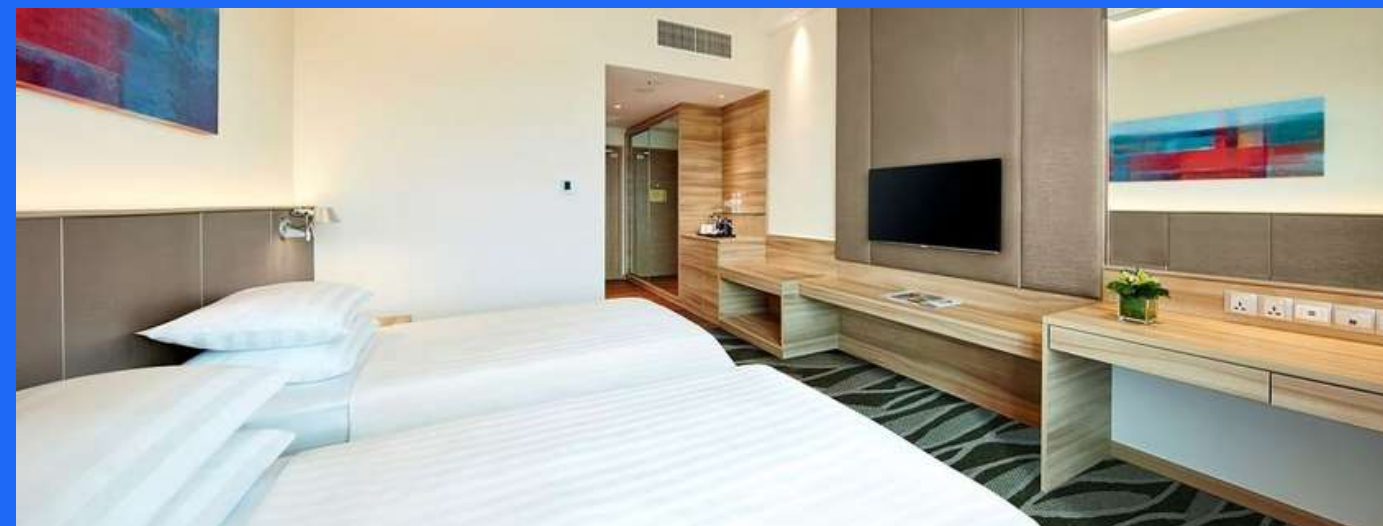

ETHKL 2023: THE CONFERENCE

SUNWAY LAGOON HOTEL

- SUNWAY CITY -

Near ETHKL 2023 Venue
Enjoy dining at Gordon Ramsay Bar & Grill
Rides at Sunway Lagoon theme park
Shopping at Sunway Pyramid Mall

MIDRANGE