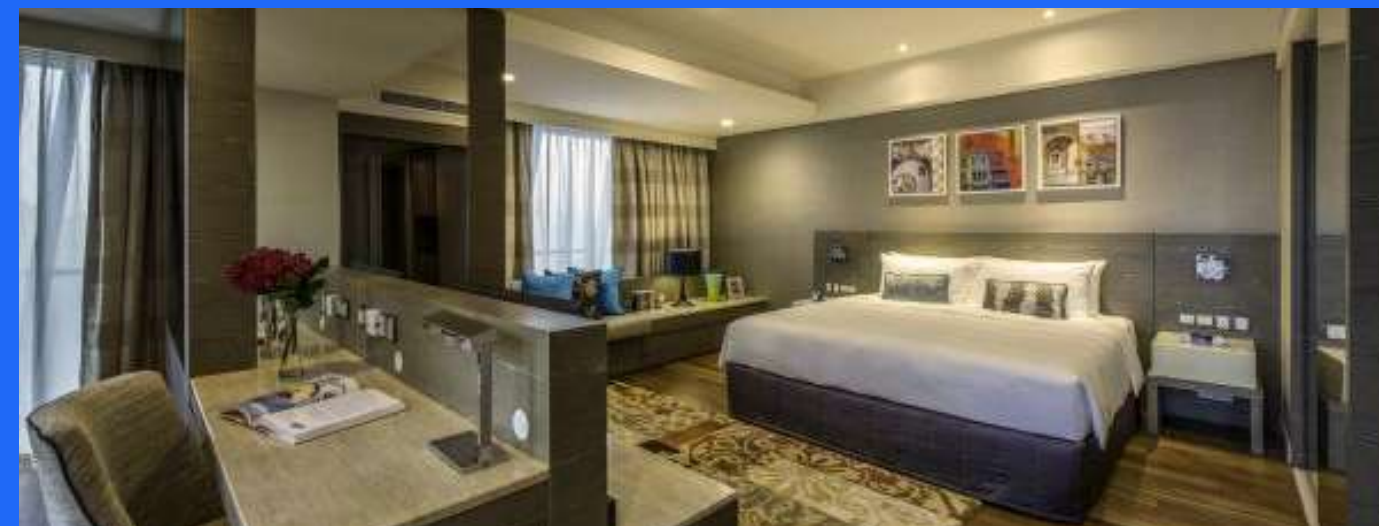

ETHKL 2023: THE CONFERENCE

ASCOTT SENTRAL

- KUALA LUMPUR -

KL Sentral
7 min walk to Kuala Lumpur
Sentral railway station

MIDRANGE